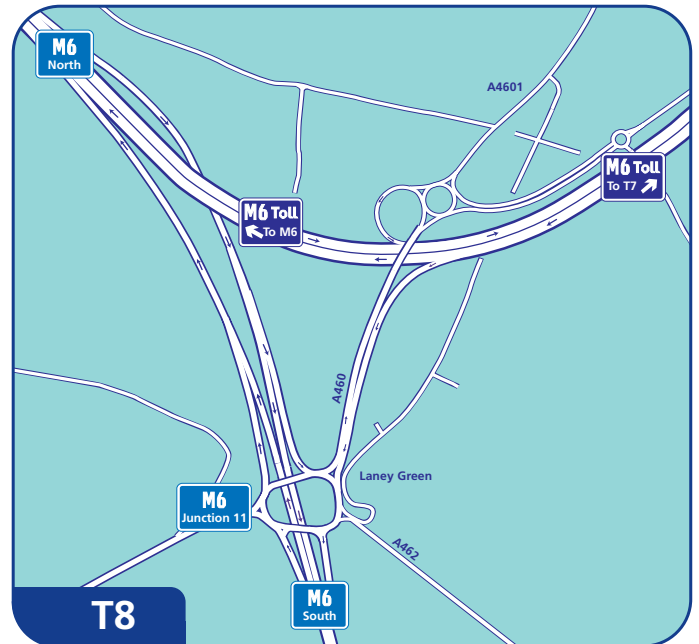

M6 Toll Junction Information

T5

Northbound only

Southbound only

On Exit

T6

Southbound and Northbound

Southbound and Northbound

On Exit

T7

Southbound only

Northbound only

T8

Southbound only

Northbound only

T8