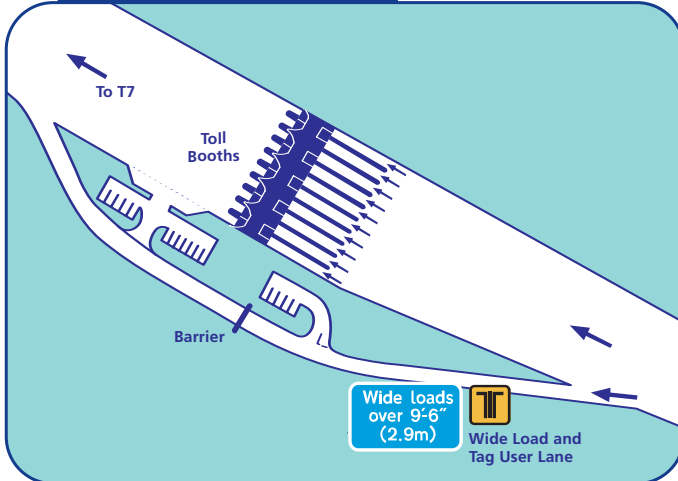

T5

Northbound only

Southbound only

On Exit

T6

Southbound and Northbound

Southbound and Northbound

On Exit

T7

T8

Great Wyrley Toll

Weeford Park Toll

Directions

Travelling from Liverpool

Follow M62 (East) and join M6 (South) at junction 21A. Join M6 Toll at merge with M6 (junction 11A).

Travelling from Manchester (North and East)

Travelling from Dover and The Channel Ports

Follow M20 (North) to join M25 at junction 3. Follow M25 anti-clockwise to join M1 (North) at junction 21. Follow M1 and join M6 at junction 19. Join M6 Toll at merge with M6 (junction 3A).