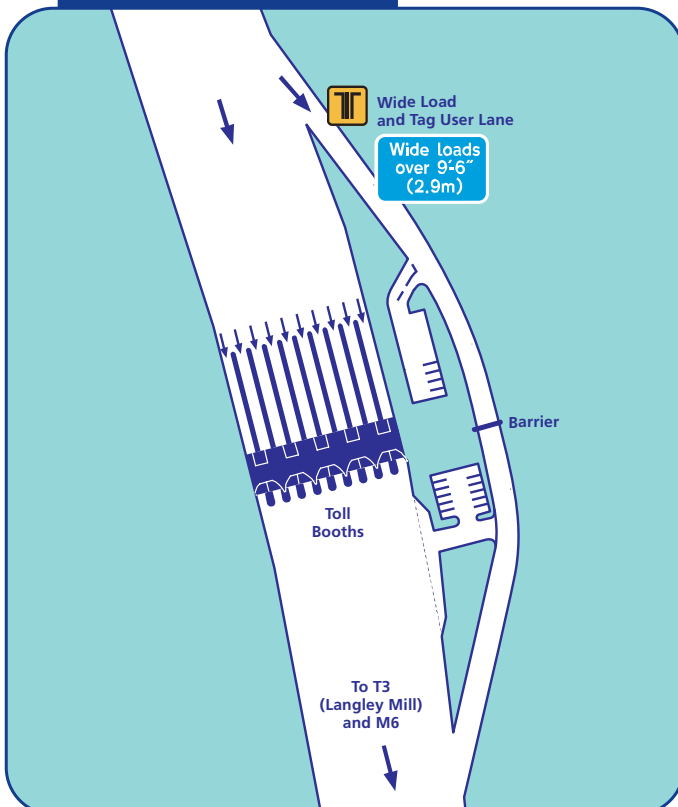

T7

T8

Great Wyrley Toll

Weeford Park Toll

Directions

Travelling from Liverpool

Follow M62 (East) and join M6 (South) at junction 21A. Join M6 Toll at merge with M6 (junction 11A).

Travelling from Manchester (North and East)