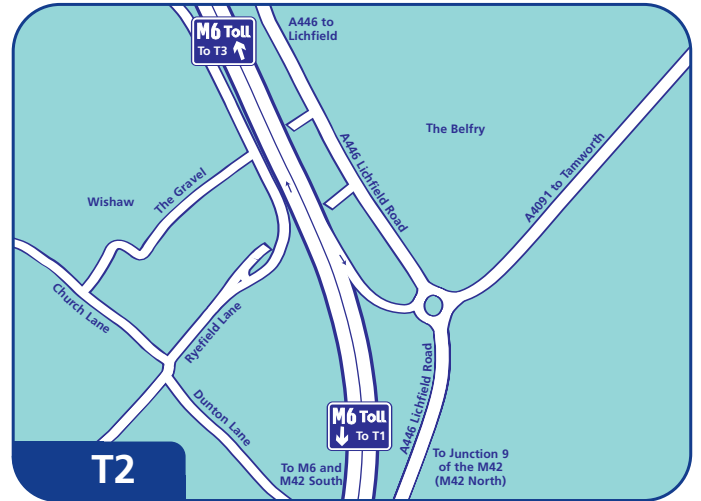

M6 Toll Junction Information

Entry points   Exit points   Toll stations

T1	Northbound from A4097 Southbound from M42	Northbound to M42	
T2	None	Southbound only	
T3	Northbound and Southbound	Northbound and Southbound	On Entry (S) On Exit (N)
T4	Northbound and Southbound	Northbound and Southbound	On Exit