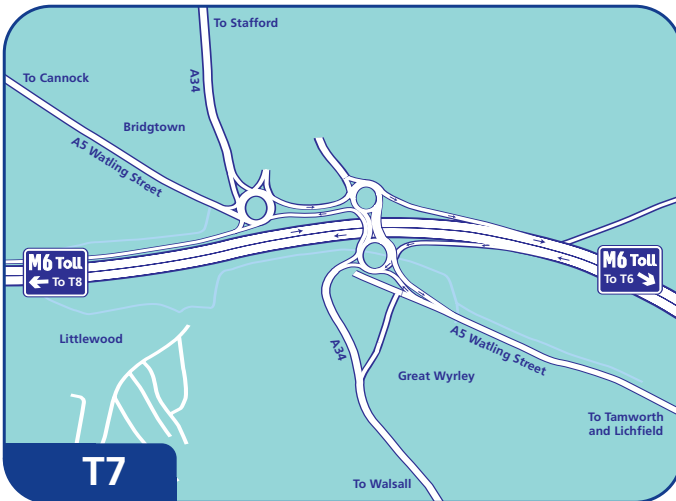

M6 Toll Junction Information

T5

Northbound only

Southbound only

On Exit

T6

Southbound and Northbound

Southbound and Northbound

On Exit

T7

Southbound only

Northbound only

T8

Southbound only

Northbound only

T7