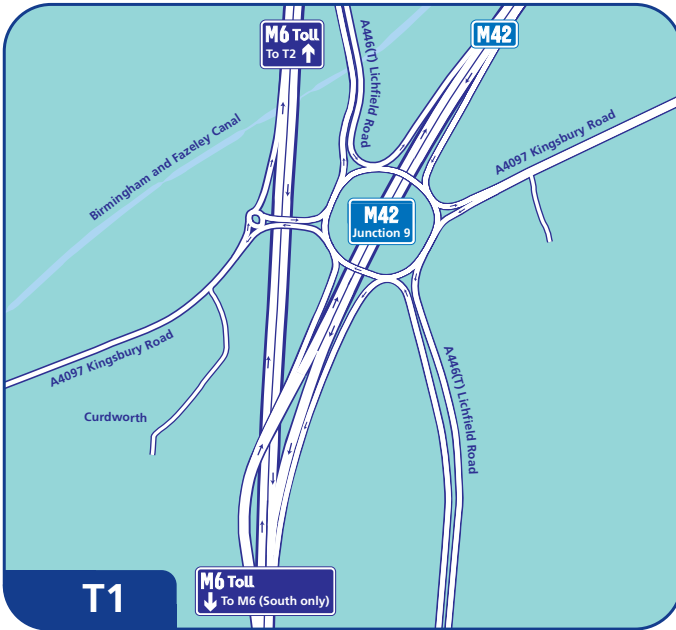

M6 Toll West Midlands Regional Map

M6 Toll Local Area Map

M6 Toll Junction Information

Entry points Exit points Toll stations

T1	Northbound from A4097 Southbound from M42	Northbound to M42	
T2	None	Southbound only	
T3	Northbound and Southbound	Northbound and Southbound	On Entry (S) On Exit (N)
T4	Northbound and Southbound	Northbound and Southbound	On Exit

Travelling from Leeds

Follow M62 (West) and join M6 (South) at junction 21A. Join M6 Toll at merge with M6 (junction 11A).

Travelling from Stoke

Join M6 (South) at junction 15. Join M6 Toll at merge with M6 (junction 11A).

Travelling from Dover and The Channel Ports

Follow M20 (North) to join M25 at junction 3. Follow M25 anti-clockwise to join M1 (North) at junction 21. Follow M1 and join M6 at junction 19. Join M6 Toll at merge with M6 (junction 3A).

Travelling from Scotland

Follow M74/A74 (M) to join M6 (South) at junction 44. Join M6 Toll at merge with M6 (junction 11A).