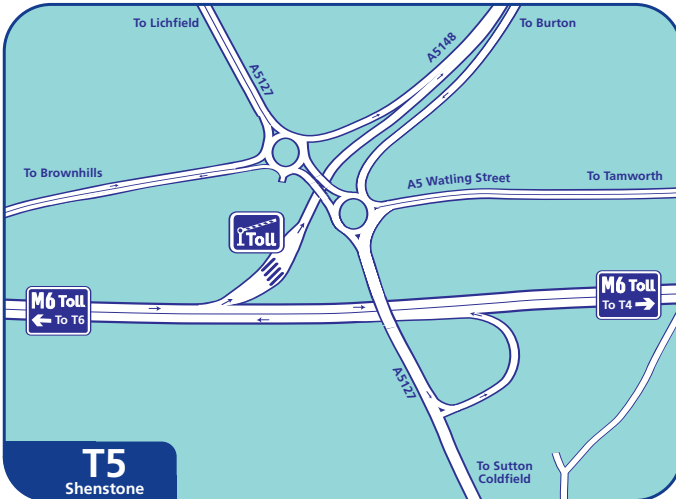

M6 Toll Junction Information

T5

Northbound only

Southbound only

On Exit

T6

Southbound and Northbound

Southbound and Northbound

On Exit

T7

Southbound only

Northbound only

T8

Southbound only

Northbound only

T5
Shenstone