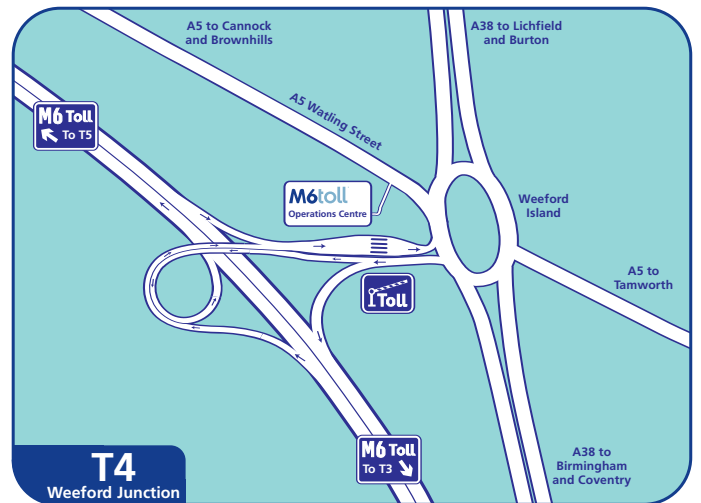

M6 Toll Junction Information

Entry points   Exit points   Toll stations

T1	Northbound from A4097 Southbound from M42	Northbound to M42	
T2	None	Southbound only	
T3	Northbound and Southbound	Northbound and Southbound	On Entry (S) On Exit (N)
T4	Northbound and Southbound	Northbound and Southbound	On Exit