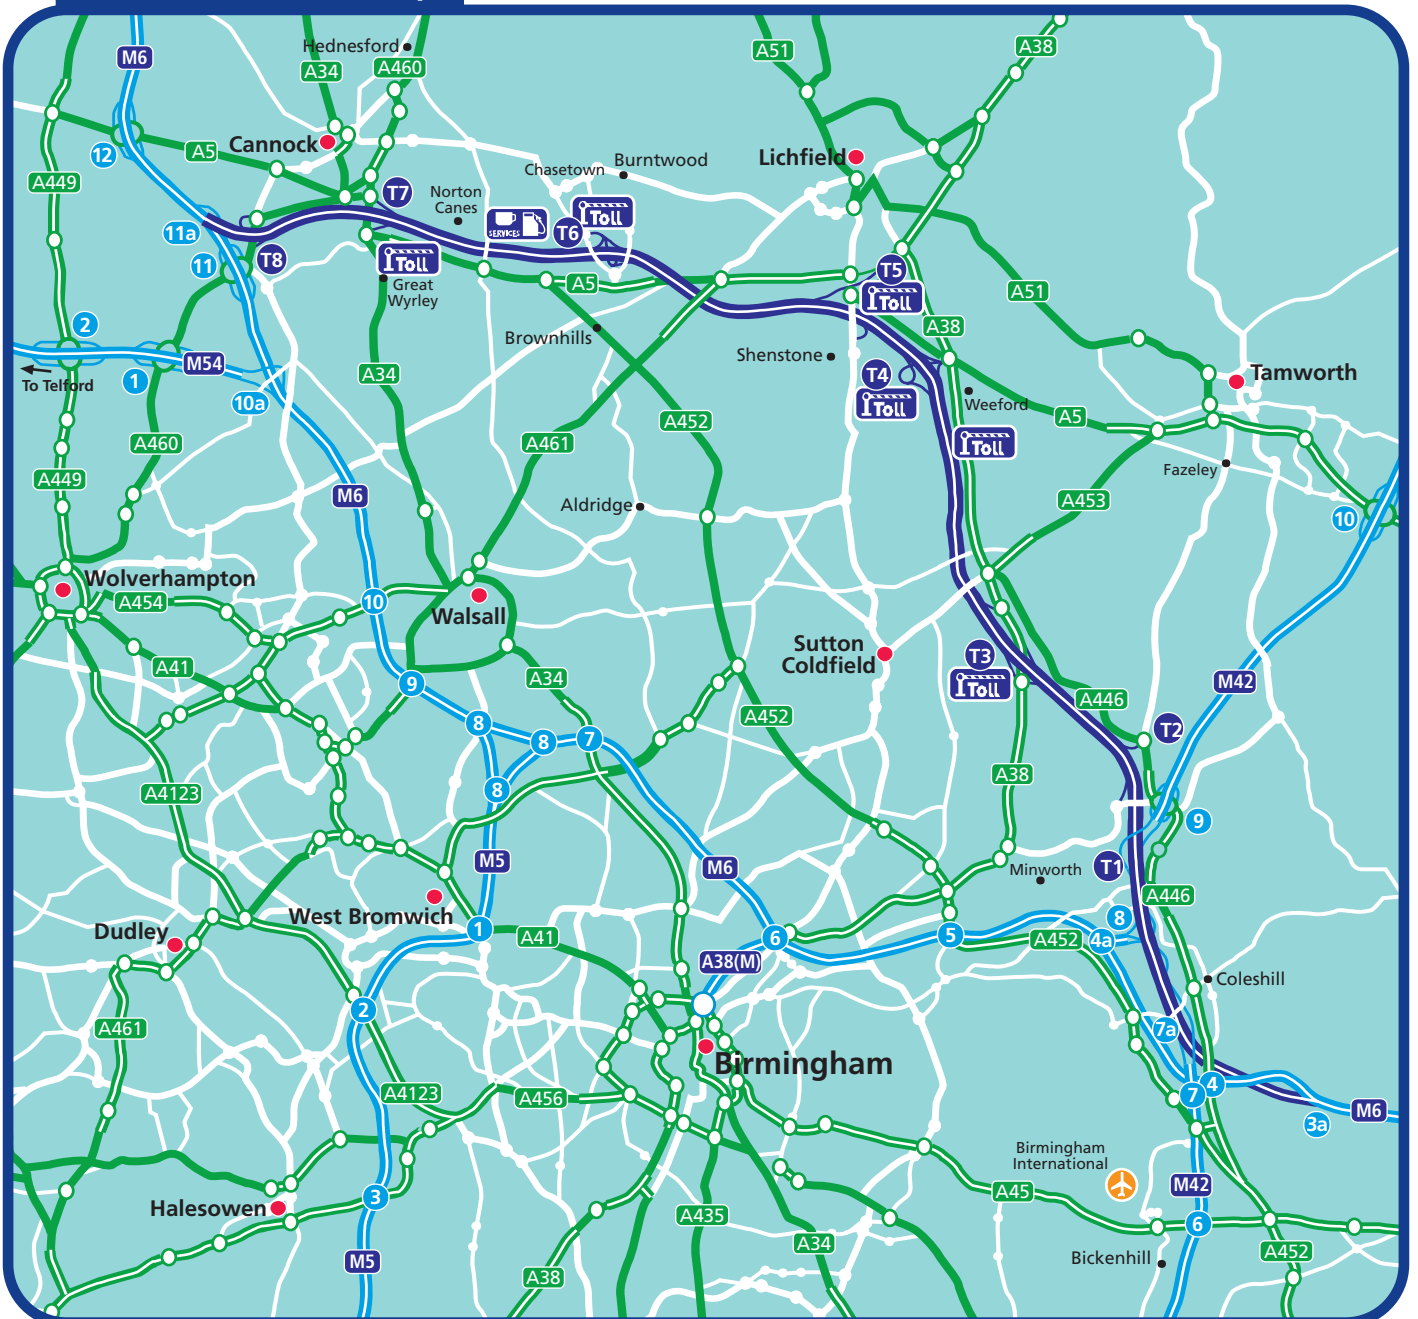

M6 Toll West Midlands Regional Map

M6 Toll Local Area Map

M6 Toll Junction Information

Entry points Exit points Toll stations

T1	Northbound from A4097 Southbound from M42	Northbound to M42	
T2	None	Southbound only	
T3	Northbound and Southbound	Northbound and Southbound	On Entry (S) On Exit (N)
T4	Northbound and Southbound	Northbound and Southbound	On Exit

T7

T8

Great Wyrley Toll

Weeford Park Toll

Directions

Travelling from Liverpool

Follow M62 (East) and join M6 (South) at junction 21A. Join M6 Toll at merge with M6 (junction 11A).

Travelling from Manchester (North and East)

Travelling from Leeds

Follow M62 (West) and join M6 (South) at junction 21A. Join M6 Toll at merge with M6 (junction 11A).

Travelling from Stoke

Join M6 (South) at junction 15. Join M6 Toll at merge with M6 (junction 11A).

Travelling from Dover and The Channel Ports

Follow M20 (North) to join M25 at junction 3. Follow M25 anti-clockwise to join M1 (North) at junction 21. Follow M1 and join M6 at junction 19. Join M6 Toll at merge with M6 (junction 3A).