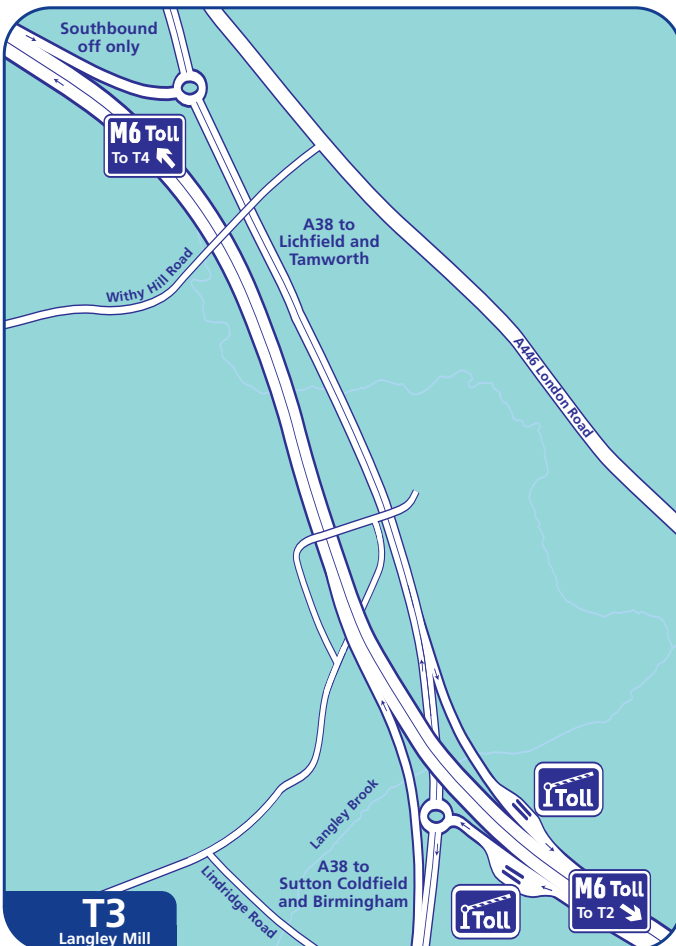

M6 Toll West Midlands Regional Map

M6 Toll Local Area Map

M6 Toll Junction Information

Entry points Exit points Toll stations

T1	Northbound from A4097 Southbound from M42	Northbound to M42	
T2	None	Southbound only	
T3	Northbound and Southbound	Northbound and Southbound	On Entry (S) On Exit (N)
T4	Northbound and Southbound	Northbound and Southbound	On Exit

T7

T8

Great Wyrley Toll

Weeford Park Toll

Directions

Travelling from Liverpool

Follow M62 (East) and join M6 (South) at junction 21A. Join M6 Toll at merge with M6 (junction 11A).

Travelling from Manchester (North and East)

Travelling from Dover and The Channel Ports

Follow M20 (North) to join M25 at junction 3. Follow M25 anti-clockwise to join M1 (North) at junction 21. Follow M1 and join M6 at junction 19. Join M6 Toll at merge with M6 (junction 3A).

Travelling from Scotland

Follow M74/A74 (M) to join M6 (South) at junction 44. Join M6 Toll at merge with M6 (junction 11A).